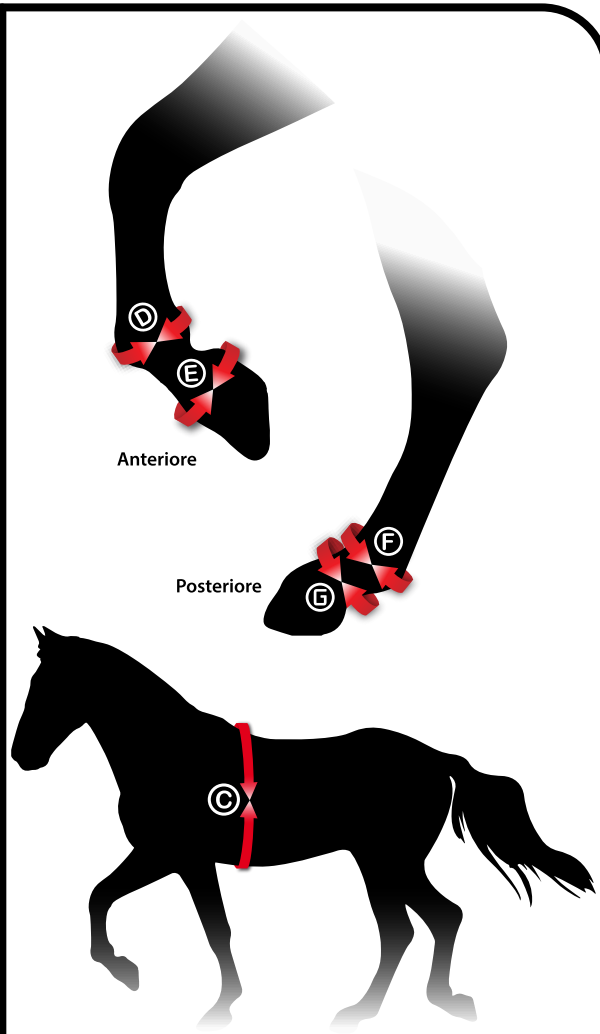

HORSE PROTECTORS

AVANTGARDE LINE - TENDON		AVANTGARDE LINE - FETLOCK	
SIZE	(D) FETLOCK GIRTH(cm)	SIZE	(F) FETLOCK GIRTH(cm)
PONY	26/28	PONY	24/27
S	26/28	S	28/30
M	29/30	M	31/32
L	31/32	L	33/34
L+	33/35	L+	35/37
AVANTGARDE LINE - JUNIOR FETLOCK		"CARBON AIR HEEL"	
SIZE	(F) FETLOCK GIRTH(cm)	SIZE	(E) CORONARY BAND(cm)
S	28/30	S/M	35/39
M	31/32	L/XL	40/44
L	33/34		
"SUPERIOR AIR PASTERN"		"SUPERIOR CHAFE GUARD"	
SIZE	(G) PASTERN GIRTH(cm)	SIZE	(C) CHEST GIRTH(cm)
S	18/20	S	180/199
M	21/22	M	200/219
L	23/24	L/XL	220/249
L+	25/28		
ELEGANCE LINE - FRONT		ELEGANCE LINE - REAR	
SIZE	(D) FETLOCK GIRTH(cm)	SIZE	(F) FETLOCK GIRTH(cm)
S	26/28	S	28/30
M	29/30	M	31/32
L	31/32	L	33/34
L+	33/35	L+	35/37
COMFORT LINE - SUPPORT BOOT FRONT		COMFORT LINE - SUPPORT BOOT REAR	
SIZE	(D) FETLOCK GIRTH(cm)	SIZE	(F) FETLOCK GIRTH(cm)
PONY	26/28	PONY	28/30
S	26/28	S	28/30
M	29/30	M	31/32
L	31/32	L	33/34
XL	33/35	XL	35/37

RIDER PROTECTORS

BACK PROTECTORS

KID		(A) WAIST CIRCUMFERENCE (cm)	RELATED SIZE
(H) HEIGHT (cm)	RELATED SIZE		
86/105	KID x6	57 TO 73	UNIQUE
106/125	KID x7	63 TO 80	UNIQUE
126/145	KID x8	63 TO 86	UNIQUE
146/165	KID x9	70 TO 91	UNIQUE
ADULT		(A) WAIST SIZES	
(H) HEIGHT (cm)	RELATED SIZE		
158/167	x6	XS (CM 70 TO 77) - S (CM 78 TO 85) M (CM 86 TO 93) - L (CM 94 TO 101) XL (CM 102 TO 114)	
168/177	x7		
178/187	x8		
188/197	x9		

CHEST PROTECTORS

KID		(A) WAIST CIRCUMFERENCE (cm)	RELATED SIZE
(H) HEIGHT (cm)	RELATED SIZE		
106/125	JS/JM	70 TO 77	XS
146/165	JL	78 TO 85	S
ADULT		(A) WAIST SIZES	
(H) HEIGHT (cm)	(A) SIZE	RELATED SIZE	
158/167 - XS	XS	86 TO 93	M
158/167 - S/XL	S/M	94 TO 106	L
168/187 - XS/M	S/M	107 TO 120	XL
168/187 - L/XL	L/XL	121 TO 134	XXL
		135 TO 144	XXXL

COMFORT BELTS